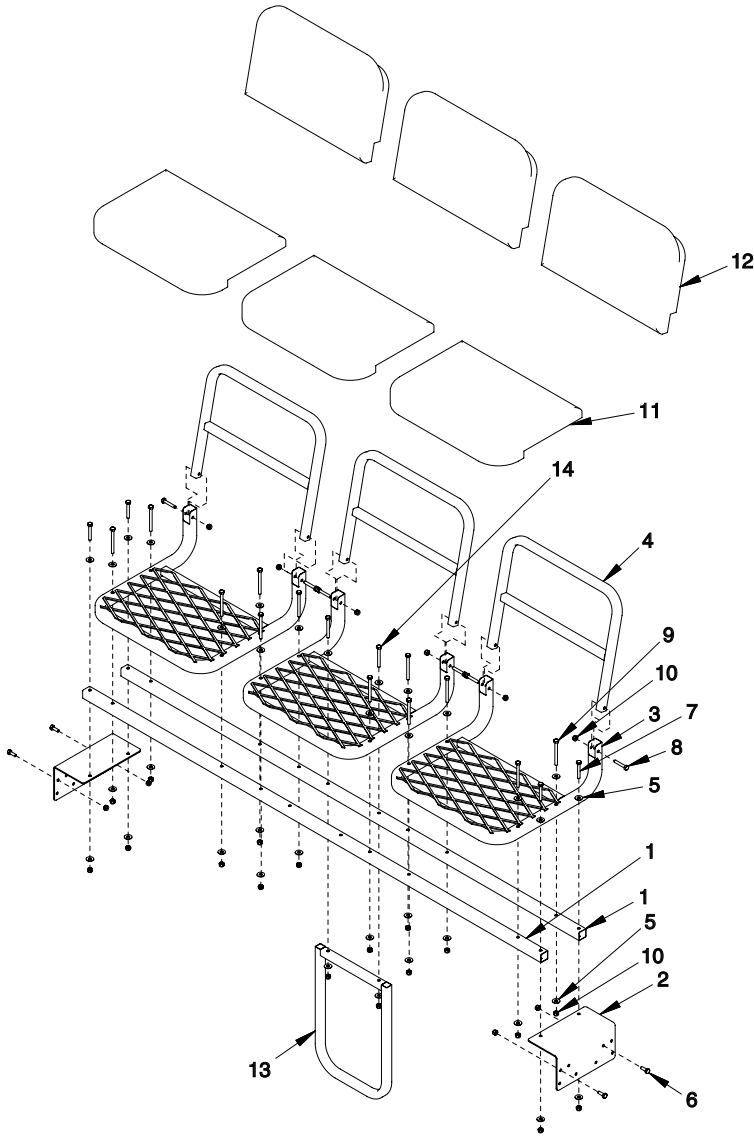

QUICKFLIP 3 PARTS

Quickflip 3 hinge assembly (right side shown)

Quickflip 3 assembled

QUICKFLIP 3 PARTS LISTS

REF. NO.	DESCRIPTION	PART NO.	QTY.
1	WASHER, SAE	67435	6
2	NUT, 1/4-20 HEX NYLOCK	67538	14
3	BOLT, 1/4-20 X 7/8" HHCS GR5	67541	6
4	CORNER, PLASTIC 7/8 POLE SIZE	68175	8
5	ASSEMBLY, POLE VERTICAL 27.76"	68186	6
6	ASSEMBLY, POLE VERTICAL 29.64"	68187	2
7	ASSEMBLY, POLE HORIZONTAL 70.02"	68190	3
8	ASSEMBLY, POLE HORIZONTAL 67.52"	68191	1
9	ASSEMBLY, POLE SPREADER 43.50"	68340	1
10	ASSEMBLY, POLE SPREADER, BACK 46.75"	68406	1
11	HINGE ASSEMBLY, RIGHT SIDE	68425	1
12	HINGE ASSEMBLY, LEFT SIDE	68426	1
13	POLE ASSEMBLY, 61.06"	68428	2
14	SEAT KIT (SEE PAGE 19 FOR PARTS)	68442	1
15	ASSEMBLY, POLE SPREADER 34.50"	69331	1
16	SLED	69390	1
17	POLE ASSEMBLY, FRONT UPRIGHT	69305A	2
18	POLE ASSEMBLY, MIDDLE UPRIGHT	69300A	4
19	BOLT 1/4-20 X 1-1/4" PHILLIPS TRUSS HD GR2	67400	8
20	TOP HINGE POLE	68305	8
21	POLE ASSEMBLY, J-LEG	69310A	2
ITEMS BELOW NOT SHOWN			
-	SNAP BUTTON, 1/4"	67501	24
-	CLIP, .706"	69134	9
-	STUD, .706"	68309	1
-	TOW ROPE	67589	1
-	SCREW, #6 X 3/8" PHILLIPS TRUSS HD	69629	13
-	SHELTER SKIN, RED	68018	1
-	EDGE TRIM, 1/4" CUT TO 114"	69306	1
-	WINDOW REPLACEMENT, 8" X 12"	69531	2
-	WINDOW REPLACEMENT, 8" X 28"	69533	1
-	WINDOW REPLACEMENT, 13.5" X 13.5"	69534	1
REPAIR PARTS			
-	PATCH KIT, RED	KITISP	-

QUICKFLIP 3 SEAT PARTS

REF. NO.	DESCRIPTION	PART NO.	QTY.
1	TUBE, SEAT BASE	68441	2
2	BRACKET, SEAT MOUNT	68430	2
3	SEAT BASE WELDMENT	68435	3
4	BACKREST FRAME WELDMENT	68433	3
5	WASHER 1/4"	48261	36
6	BOLT 1/4-20 X 3/4" HH GR5	8930	4
7	BOLT 1/4-20 X 1-3/4" HHCS GR5	48250	4
8	BOLT 1/4-20 X 1-1/2" HHCS GR5	48240	6
9	BOLT 1/4-20 X 2-3/4" HHCS GR5	67540	12
10	NUT 1/4-20 HEX NYLOC	67538	28
11	SEAT PAD RED	68162	3
12	BACKREST PAD RED	68163	3
13	SEAT BRACE WELDMENT	68440	1
14	BOLT 1/4-20 X 2-1/4" HHCS GR5	48271	2