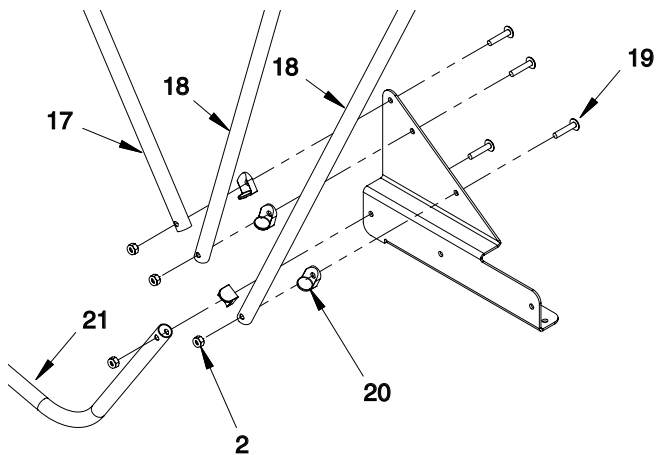

QUICKFLIP 3 PARTS

Quickflip 3 hinge assembly (right side shown)

Quickflip 3 assembled

QUICKFLIP 3 PARTS LISTS

REF. NO.	DESCRIPTION	PART NO.	QTY.
1	WASHER, SAE	67435	6
2	NUT, 1/4-20 HEX NYLOCK	67538	14
3	BOLT, 1/4-20 X 7/8" HHCS GR5	67541	6
4	CORNER, PLASTIC 7/8 POLE SIZE	68175	8
5	ASSEMBLY, POLE VERTICAL 27.76"	68186	6
6	ASSEMBLY, POLE VERTICAL 29.64"	68187	2
7	ASSEMBLY, POLE HORIZONTAL 70.02"	68190	3
8	ASSEMBLY, POLE HORIZONTAL 67.52"	68191	1
9	ASSEMBLY, POLE SPREADER 43.50"	68340	1
10	ASSEMBLY, POLE SPREADER, BACK 46.75"	68406	1
11	HINGE ASSEMBLY, RIGHT SIDE	68425	1
12	HINGE ASSEMBLY, LEFT SIDE	68426	1
13	POLE ASSEMBLY, 61.06"	68428	2
14	SEAT KIT (SEE PAGE 19 FOR PARTS)	68442	1
15	ASSEMBLY, POLE SPREADER 34.50"	69331	1
16	SLED	69390	1
17	POLE ASSEMBLY, FRONT UPRIGHT	69305A	2
18	POLE ASSEMBLY, MIDDLE UPRIGHT	69300A	4
19	BOLT 1/4-20 X 1-1/4" PHILLIPS TRUSS HD GR2	67400	8
20	TOP HINGE POLE	68305	8
21	POLE ASSEMBLY, J-LEG	69310A	2
ITEMS BELOW NOT SHOWN			
-	SNAP BUTTON, 1/4"	67501	24
-	CLIP, .706"	69134	9
-	STUD, .706"	68309	1
-	TOW ROPE	67589	1
-	SCREW, #6 X 3/8" PHILLIPS TRUSS HD	69629	13
-	SHELTER SKIN, RED	68018	1
-	EDGE TRIM, 1/4" CUT TO 114"	69306	1
-	WINDOW REPLACEMENT, 8" X 12"	69531	2
-	WINDOW REPLACEMENT, 8" X 28"	69533	1
-	WINDOW REPLACEMENT, 13.5" X 13.5"	69534	1
REPAIR PARTS			
-	PATCH KIT, RED	KITISP	-

QUICKFLIP 3 SEAT PARTS

REF. NO.	DESCRIPTION	PART NO.	QTY.
1	TUBE, SEAT BASE	68441	2
2	BRACKET, SEAT MOUNT	68430	2
3	SEAT BASE WELDMENT	68435	3
4	BACKREST FRAME WELDMENT	68433	3
5	WASHER 1/4"	48261	36
6	BOLT 1/4-20 X 3/4" HH GR5	8930	4
7	BOLT 1/4-20 X 1-3/4" HHCS GR5	48250	4
8	BOLT 1/4-20 X 1-1/2" HHCS GR5	48240	6
9	BOLT 1/4-20 X 2-3/4" HHCS GR5	67540	12
10	NUT 1/4-20 HEX NYLOC	67538	28
11	SEAT PAD RED	68162	3
12	BACKREST PAD RED	68163	3
13	SEAT BRACE WELDMENT	68440	1
14	BOLT 1/4-20 X 2-1/4" HHCS GR5	48271	2