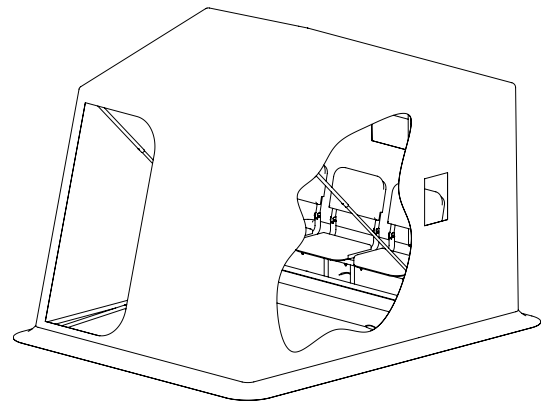

QUICKFLIP 3 PARTS

Quickflip 3 hinge assembly (right side shown)

Quickflip 3 assembled

QUICKFLIP 3 PARTS LISTS

REF. NO.	DESCRIPTION	PART NO.	QTY.
1	WASHER, SAE	67435	6
2	NUT, 1/4-20 HEX NYLOCK	67538	14
3	BOLT, 1/4-20 X 7/8" HHCS GR5	67541	6
4	CORNER, PLASTIC 7/8 POLE SIZE	68175	8
5	ASSEMBLY, POLE VERTICAL 27.76"	68186	6
6	ASSEMBLY, POLE VERTICAL 29.64"	68187	2
7	ASSEMBLY, POLE HORIZONTAL 70.02"	68190	3
8	ASSEMBLY, POLE HORIZONTAL 67.52"	68191	1
9	ASSEMBLY, POLE SPREADER 43.50"	68340	1
10	ASSEMBLY, POLE SPREADER, BACK 46.75"	68406	1
11	HINGE ASSEMBLY, RIGHT SIDE	68425	1
12	HINGE ASSEMBLY, LEFT SIDE	68426	1
13	POLE ASSEMBLY, 61.06"	68428	2
14	SEAT KIT (SEE PAGE 19 FOR PARTS)	68442	1
15	ASSEMBLY, POLE SPREADER 34.50"	69331	1
16	SLED	69390	1
17	POLE ASSEMBLY, FRONT UPRIGHT	69305A	2
18	POLE ASSEMBLY, MIDDLE UPRIGHT	69300A	4
19	BOLT 1/4-20 X 1-1/4" PHILLIPS TRUSS HD GR2	67400	8
20	TOP HINGE POLE	68305	8
21	POLE ASSEMBLY, J-LEG	69310A	2
ITEMS BELOW NOT SHOWN			
-	SNAP BUTTON, 1/4"	67501	24
-	CLIP, .706"	69134	9
-	STUD, .706"	68309	1
-	TOW ROPE	67589	1
-	SCREW, #6 X 3/8" PHILLIPS TRUSS HD	69629	13
-	SHELTER SKIN, RED	68018	1
-	EDGE TRIM, 1/4" CUT TO 114"	69306	1
-	WINDOW REPLACEMENT, 8" X 12"	69531	2
-	WINDOW REPLACEMENT, 8" X 28"	69533	1
-	WINDOW REPLACEMENT, 13.5" X 13.5"	69534	1
REPAIR PARTS			
-	PATCH KIT, RED	KITISP	-

QUICKFLIP 3 SEAT PARTS

REF. NO.	DESCRIPTION	PART NO.	QTY.
1	TUBE, SEAT BASE	68441	2
2	BRACKET, SEAT MOUNT	68430	2
3	SEAT BASE WELDMENT	68435	3
4	BACKREST FRAME WELDMENT	68433	3
5	WASHER 1/4"	48261	36
6	BOLT 1/4-20 X 3/4" HH GR5	8930	4
7	BOLT 1/4-20 X 1-3/4" HHCS GR5	48250	4
8	BOLT 1/4-20 X 1-1/2" HHCS GR5	48240	6
9	BOLT 1/4-20 X 2-3/4" HHCS GR5	67540	12
10	NUT 1/4-20 HEX NYLOC	67538	28
11	SEAT PAD RED	68162	3
12	BACKREST PAD RED	68163	3
13	SEAT BRACE WELDMENT	68440	1
14	BOLT 1/4-20 X 2-1/4" HHCS GR5	48271	2