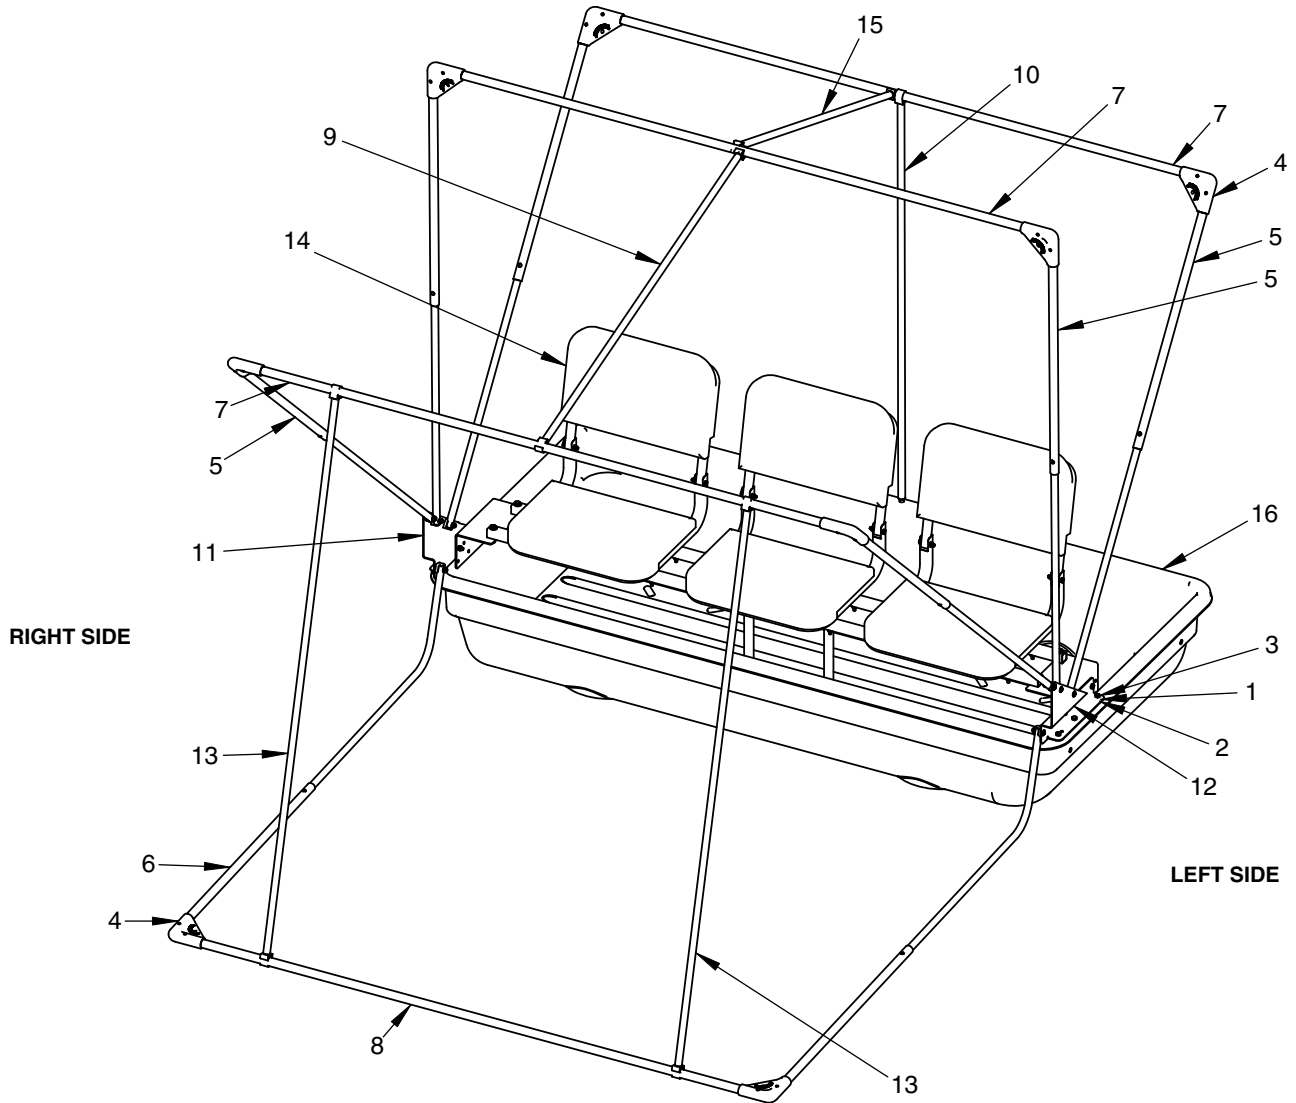

QUICKFLIP 3 PARTS

Quickflip 3 hinge assembly (right side shown)

Quickflip 3 assembled

QUICKFLIP 3 PARTS LISTS

REF. NO.	DESCRIPTION	PART NO.	QTY.
1	WASHER, SAE	67435	6
2	NUT, 1/4-20 HEX NYLOCK	67538	14
3	BOLT, 1/4-20 X 7/8" HHCS GR5	67541	6
4	CORNER, PLASTIC 7/8 POLE SIZE	68175	8
5	ASSEMBLY, POLE VERTICAL 27.76"	68186	6
6	ASSEMBLY, POLE VERTICAL 29.64"	68187	2
7	ASSEMBLY, POLE HORIZONTAL 70.02"	68190	3
8	ASSEMBLY, POLE HORIZONTAL 67.52"	68191	1
9	ASSEMBLY, POLE SPREADER 43.50"	68340	1
10	ASSEMBLY, POLE SPREADER, BACK 46.75"	68406	1
11	HINGE ASSEMBLY, RIGHT SIDE	68425	1
12	HINGE ASSEMBLY, LEFT SIDE	68426	1
13	POLE ASSEMBLY, 61.06"	68428	2
14	SEAT KIT (SEE PAGE 19 FOR PARTS)	68442	1
15	ASSEMBLY, POLE SPREADER 34.50"	69331	1
16	SLED	69390	1
17	POLE ASSEMBLY, FRONT UPRIGHT	69305A	2
18	POLE ASSEMBLY, MIDDLE UPRIGHT	69300A	4
19	BOLT 1/4-20 X 1-1/4" PHILLIPS TRUSS HD GR2	67400	8
20	TOP HINGE POLE	68305	8
21	POLE ASSEMBLY, J-LEG	69310A	2
ITEMS BELOW NOT SHOWN			
-	SNAP BUTTON, 1/4"	67501	24
-	CLIP, .706"	69134	9
-	STUD, .706"	68309	1
-	TOW ROPE	67589	1
-	SCREW, #6 X 3/8" PHILLIPS TRUSS HD	69629	13
-	SHELTER SKIN, RED	68018	1
-	EDGE TRIM, 1/4" CUT TO 114"	69306	1
-	WINDOW REPLACEMENT, 8" X 12"	69531	2
-	WINDOW REPLACEMENT, 8" X 28"	69533	1
-	WINDOW REPLACEMENT, 13.5" X 13.5"	69534	1
REPAIR PARTS			
-	PATCH KIT, RED	KITISP	-

QUICKFLIP 3 SEAT PARTS

REF. NO.	DESCRIPTION	PART NO.	QTY.
1	TUBE, SEAT BASE	68441	2
2	BRACKET, SEAT MOUNT	68430	2
3	SEAT BASE WELDMENT	68435	3
4	BACKREST FRAME WELDMENT	68433	3
5	WASHER 1/4"	48261	36
6	BOLT 1/4-20 X 3/4" HH GR5	8930	4
7	BOLT 1/4-20 X 1-3/4" HHCS GR5	48250	4
8	BOLT 1/4-20 X 1-1/2" HHCS GR5	48240	6
9	BOLT 1/4-20 X 2-3/4" HHCS GR5	67540	12
10	NUT 1/4-20 HEX NYLOC	67538	28
11	SEAT PAD RED	68162	3
12	BACKREST PAD RED	68163	3
13	SEAT BRACE WELDMENT	68440	1
14	BOLT 1/4-20 X 2-1/4" HHCS GR5	48271	2