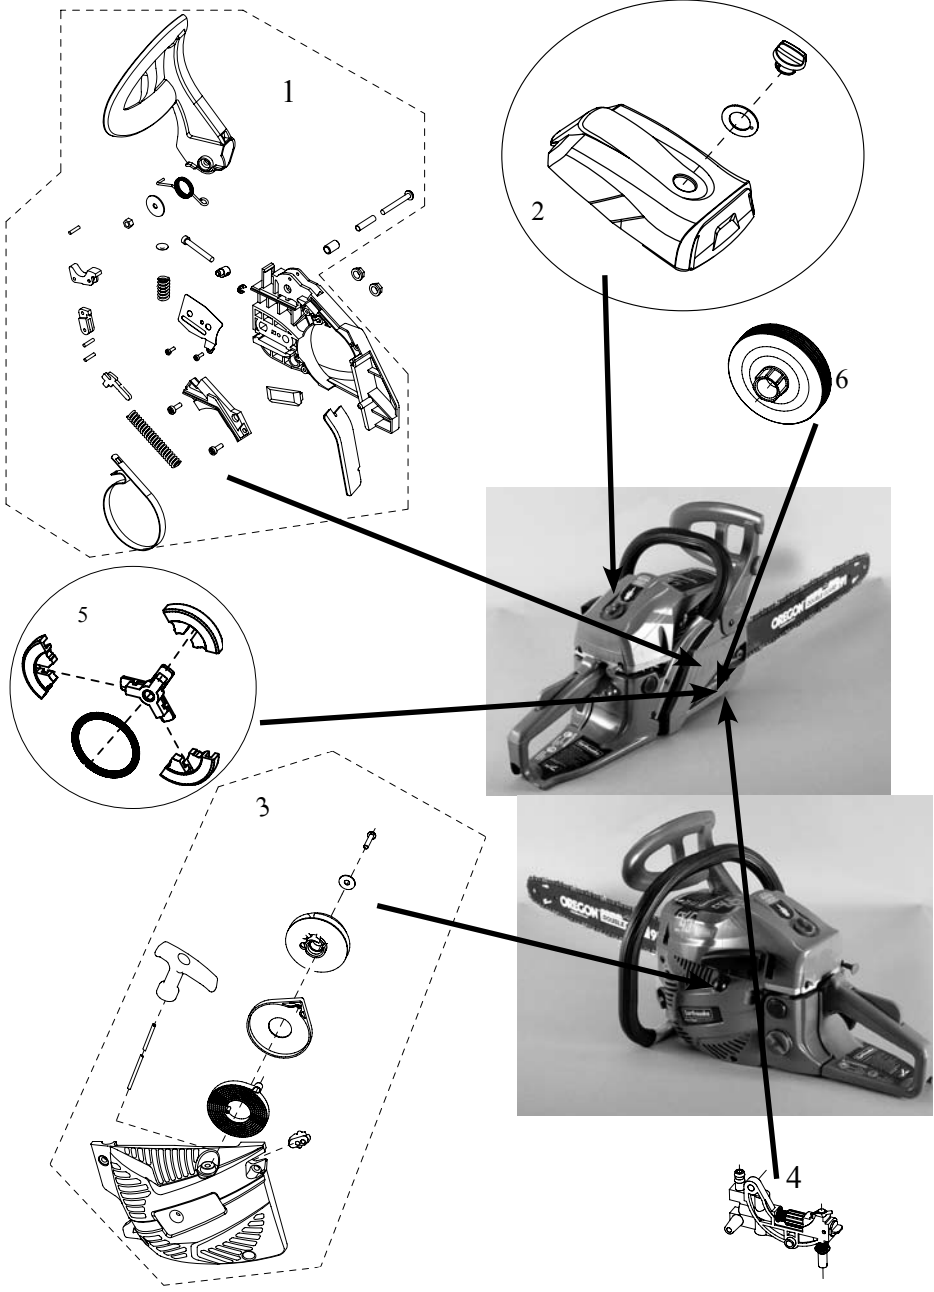

# Parts Explosions

# Parts Explosions

KEY	PART #	DESCRIPTION	QTY.
1	845100	RIGHT COVER ASSEMBLY	1
2	845101	AIR FILTER COVER KIT	1
3	845104	STARTER ASSEMBLY	1
4	845105	OIL PUMP	1
5	845106	CLUTCH ASSEMBLY KIT	1
6	845109	CLUTCH SHELL	1
7	845110	FUEL CAP KIT	1
8	845115	FUEL TUBE	1
9	845116	GAS FILTER COMPONENTS	1
10	845118	PRIMER BULB	1
11	845119	OIL CAP KIT	1
12	845117	AIR FILTER	1
13	845103	SCAVENGE TUBE	1
14	845102	PUMP TUBE	1
15	845107	CARBURETOR	1
16	838119	BUCKING SPIKE, CHAINSAW	1
17	838120	BUCKING SPIKE, CHAINSAW MOUNT SCREW	2
18	845108	COIL ASSY. (NOT SHOWN)	1