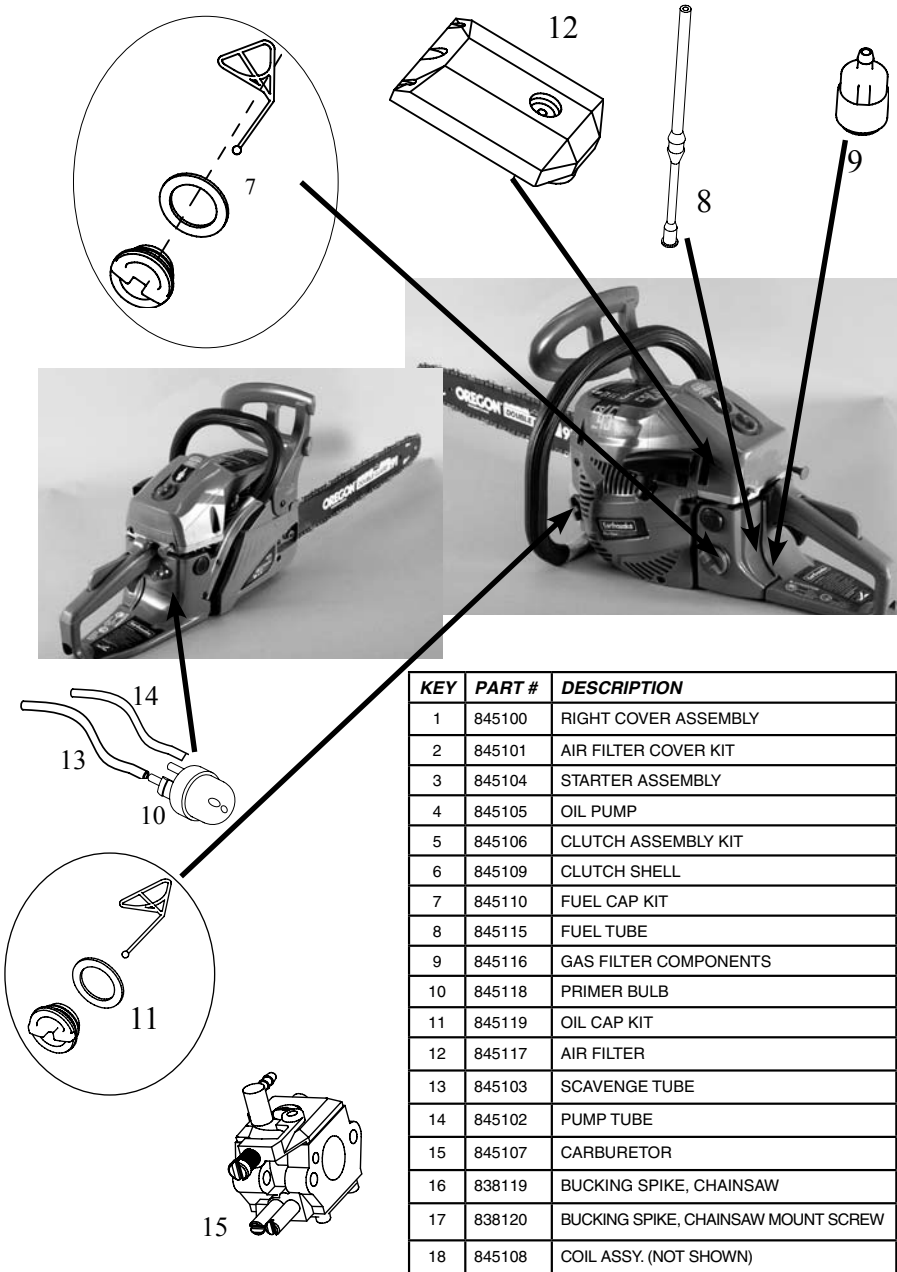

# Parts Explosions

# Parts Explosions

KEY	PART #	DESCRIPTION	QTY.
1	845100	RIGHT COVER ASSEMBLY	1
2	845101	AIR FILTER COVER KIT	1
3	845104	STARTER ASSEMBLY	1
4	845105	OIL PUMP	1
5	845106	CLUTCH ASSEMBLY KIT	1
6	845109	CLUTCH SHELL	1
7	845110	FUEL CAP KIT	1
8	845115	FUEL TUBE	1
9	845116	GAS FILTER COMPONENTS	1
10	845118	PRIMER BULB	1
11	845119	OIL CAP KIT	1
12	845117	AIR FILTER	1
13	845103	SCAVENGE TUBE	1
14	845102	PUMP TUBE	1
15	845107	CARBURETOR	1
16	838119	BUCKING SPIKE, CHAINSAW	1
17	838120	BUCKING SPIKE, CHAINSAW MOUNT SCREW	2
18	845108	COIL ASSY. (NOT SHOWN)	1